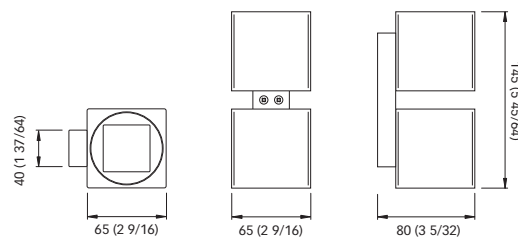

Schroefbevestiging

QB SWIVEL

Adjustable

IP40

QB SWIVEL 1L - 2W
QB SWIVEL 1L - 4W

Schroefbevestiging

Afmetingen- mm (inch)

LED WANDLAMPEN

QB SERIES

QB TWINS

QB TWINS 2L - 2+2W
QB TWINS 2L - 4+4W

Schroefbevestiging

QB TOWER

QB TOWER 2L - 2+2W
QB TOWER 2L - 4+4W

Schroefbevestiging

Afmetingen- mm (inch)