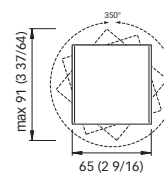

LED WANDLAMPEN

QB SERIES

QB FIXED

IP40

QB FIXED 1L - 2W
QB FIXED 2L - 2+2W
QB FIXED 1L - 4W

Schroefbevestiging

QB SPIN

Adjustable

IP40

QB SPIN 1L - 2W
QB SPIN 2L - 2+2W
QB SPIN 1L - 4W

Schroefbevestiging

QB COMPASS

Adjustable

IP40

QB COMPASS 1L - 2W
QB COMPASS 2L - 2+2W
QB COMPASS 1L - 4W

Schroefbevestiging

QB SWIVEL

Adjustable

IP40

QB SWIVEL 1L - 2W
QB SWIVEL 1L - 4W

Schroefbevestiging

Afmetingen- mm (inch)