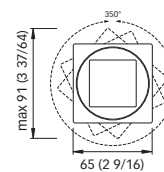

Schroefbevestiging

QB SWIVEL

Adjustable

IP40

QB SWIVEL 1L - 2W
QB SWIVEL 1L - 4W

Schroefbevestiging

Afmetingen- mm (inch)

LED WANDLAMPEN

QB SERIES

QB TWINS

QB TWINS 2L - 2+2W
QB TWINS 2L - 4+4W

Schroefbevestiging

QB TOWER

QB TOWER 2L - 2+2W
QB TOWER 2L - 4+4W

Schroefbevestiging

Afmetingen- mm (inch)