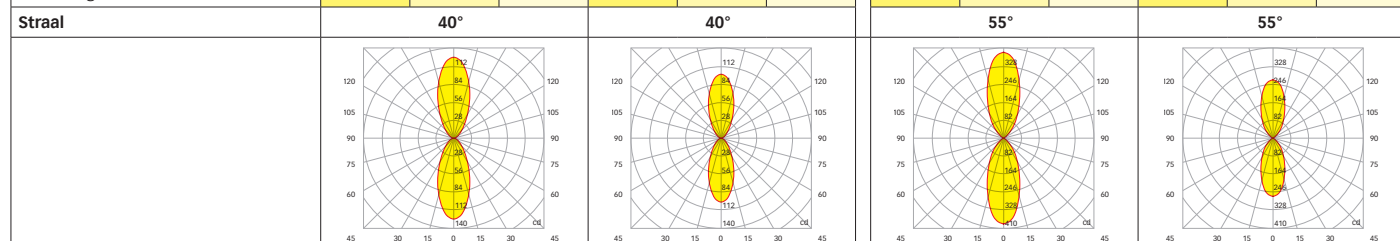

Afmetingen- mm (inch)

Model	QB TOWER / QB TWINS - 2+2 WATT - 2 Licht						QB TOWER / QB TWINS - 4+4 WATT - 2 Licht					
Lichtbron	LED						LED					
Stroomvoorziening	10 - 30 Vdc						10 - 30 Vdc					
Stroomverbruik	2+2 W						4+4 W					
Absorptie	0,30 A @ 12 V / 0,15 A @ 24 V						0,66 A @ 12 V / 0,34 A @ 24 V					
LED-bescherming	Beschermd tegen spanningspieken ± 500 V						Beschermd tegen spanningspieken ± 500 V					
Polariteit gevoelig	Ja						Ja					

Kleurtemperatuur	Daglicht			Warm wit			Daglicht			Warm wit		
	3800-4100 K°			2900-3100 K°			3800-4100 K°			2900-3100 K° (2600-2800 K°*)		
CRI (kleurweergave-index)	≥ 80			≥ 80			≥ 80			≥ 80		
Lichtstroom	190 lm			170 lm			484 lm			426 lm		
Afstand	1 m	2 m	3 m	1 m	2 m	3 m	1 m	2 m	3 m	1 m	2 m	3 m
Diameter	0,73 m	1,45 m	2,18 m	0,73 m	1,45 m	2,18 m	1,08 m	2,16 m	3,23 m	1,08 m	2,16 m	3,23 m
Verlichtingssterkte	134,7 lux	33,7 lux	15,0 lux	122,5 lux	30,6 lux	13,6 lux	205,9 lux	51,5 lux	22,9 lux	185,7 lux	46,4 lux	20,6 lux