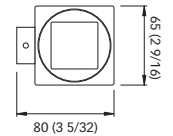

LED WANDLAMPEN

QB SERIES

QB FIXED

IP40

QB FIXED 1L - 2W
QB FIXED 2L - 2+2W
QB FIXED 1L - 4W

Schroefbevestiging

QB SPIN

Adjustable

IP40

QB SPIN 1L - 2W
QB SPIN 2L - 2+2W
QB SPIN 1L - 4W

Schroefbevestiging

QB COMPASS

Adjustable

IP40

QB COMPASS 1L - 2W
QB COMPASS 2L - 2+2W
QB COMPASS 1L - 4W

Schroefbevestiging

QB SWIVEL

Adjustable

IP40

QB SWIVEL 1L - 2W
QB SWIVEL 1L - 4W

Schroefbevestiging

Afmetingen- mm (inch)