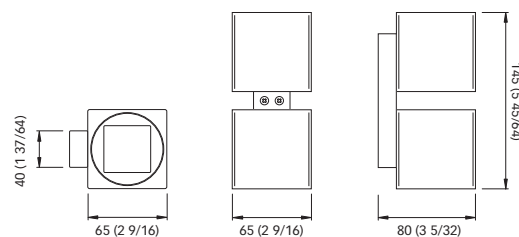

QB SERIES

QB TWINS

QB TWINS 2L - 2+2W
QB TWINS 2L - 4+4W

Schroefbevestiging

QB TOWER

QB TOWER 2L - 2+2W
QB TOWER 2L - 4+4W

Schroefbevestiging

Afmetingen- mm (inch)