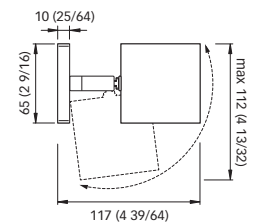

Schroefbevestiging

QB SWIVEL

Adjustable

IP40

QB SWIVEL 1L - 2W
QB SWIVEL 1L - 4W

Schroefbevestiging

Afmetingen- mm (inch)

LED WANDLAMPEN

QB SERIES

QB TWINS

QB TWINS 2L - 2+2W
QB TWINS 2L - 4+4W

Schroefbevestiging

QB TOWER

QB TOWER 2L - 2+2W
QB TOWER 2L - 4+4W

Schroefbevestiging

Afmetingen- mm (inch)