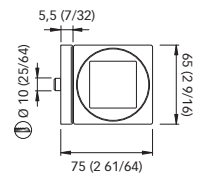

LED WANDLAMPEN

QB SERIES

QB FIXED

IP40

QB FIXED 1L - 2W
QB FIXED 2L - 2+2W
QB FIXED 1L - 4W

Schroefbevestiging

QB SPIN

Adjustable

IP40

QB SPIN 1L - 2W
QB SPIN 2L - 2+2W
QB SPIN 1L - 4W

Schroefbevestiging

QB COMPASS

Adjustable

IP40

QB COMPASS 1L - 2W
QB COMPASS 2L - 2+2W
QB COMPASS 1L - 4W

Schroefbevestiging

QB SWIVEL

Adjustable

IP40

QB SWIVEL 1L - 2W
QB SWIVEL 1L - 4W

Schroefbevestiging

Afmetingen- mm (inch)